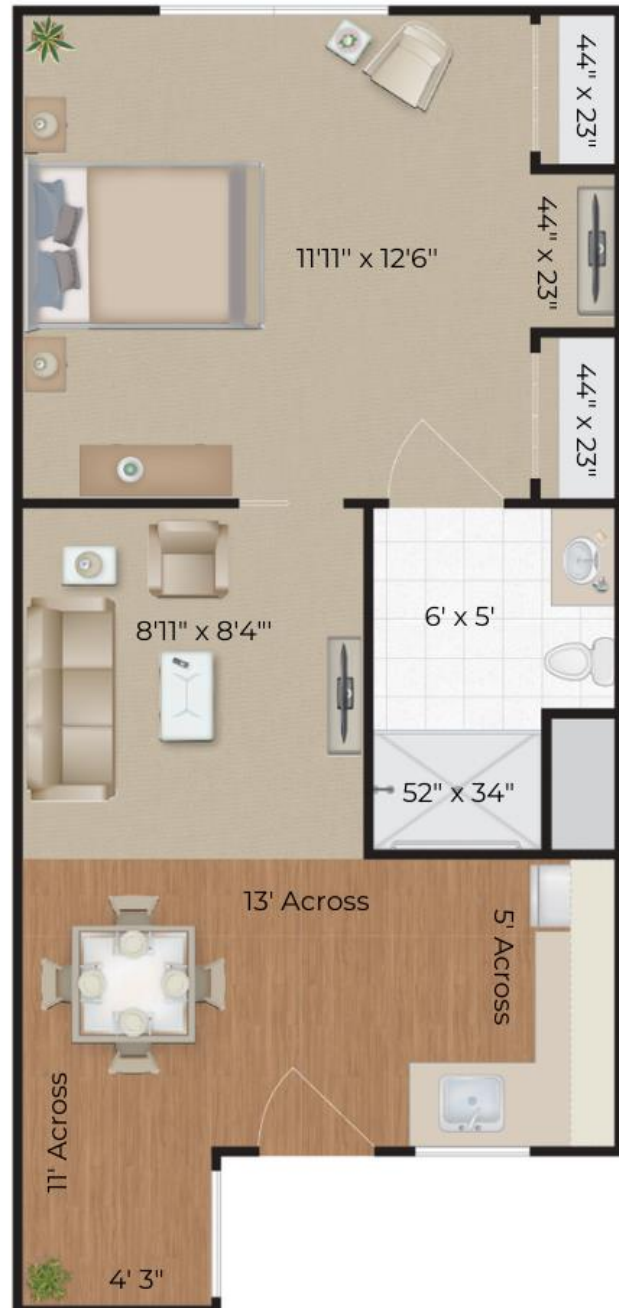

Floor Plans

Noble

Suite | 1 Bath | 385 sq. ft.

Regal

1 Bedroom | 1 Bath | 420 sq. ft.

All suites include carpeting and mini-blinds, microwave, refrigerator, bathroom, smoke detectors and sprinklers, thermostat, and basic cable TV service.