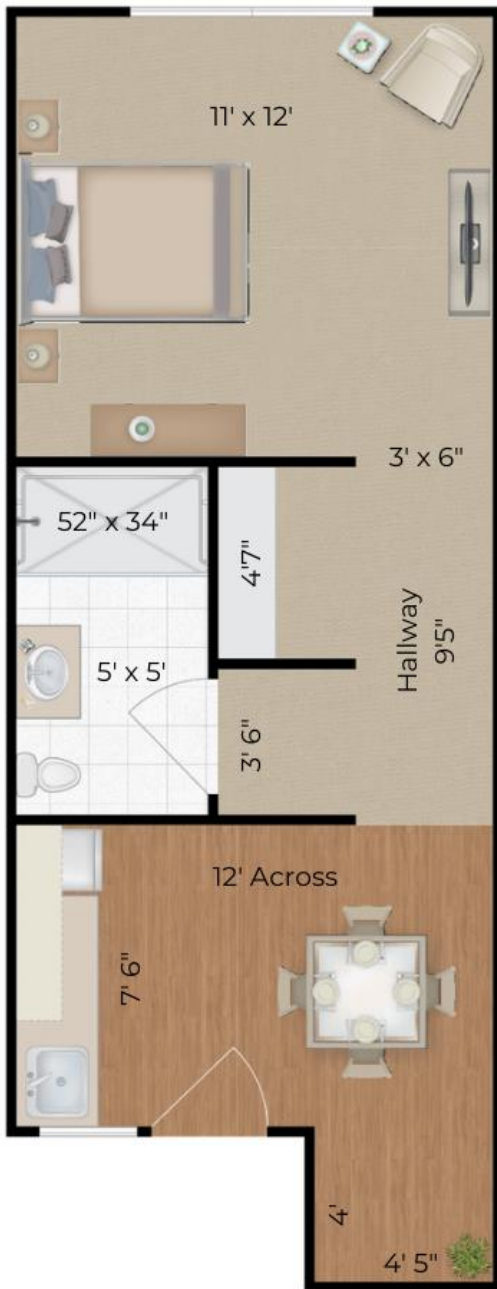

Floor Plans

Noble

Suite | 1 Bath | 385 sq. ft.

Regal

1 Bedroom | 1 Bath | 420 sq. ft.

All suites include carpeting and mini-blinds, microwave, refrigerator, bathroom, smoke detectors and sprinklers, thermostat, and basic cable TV service.