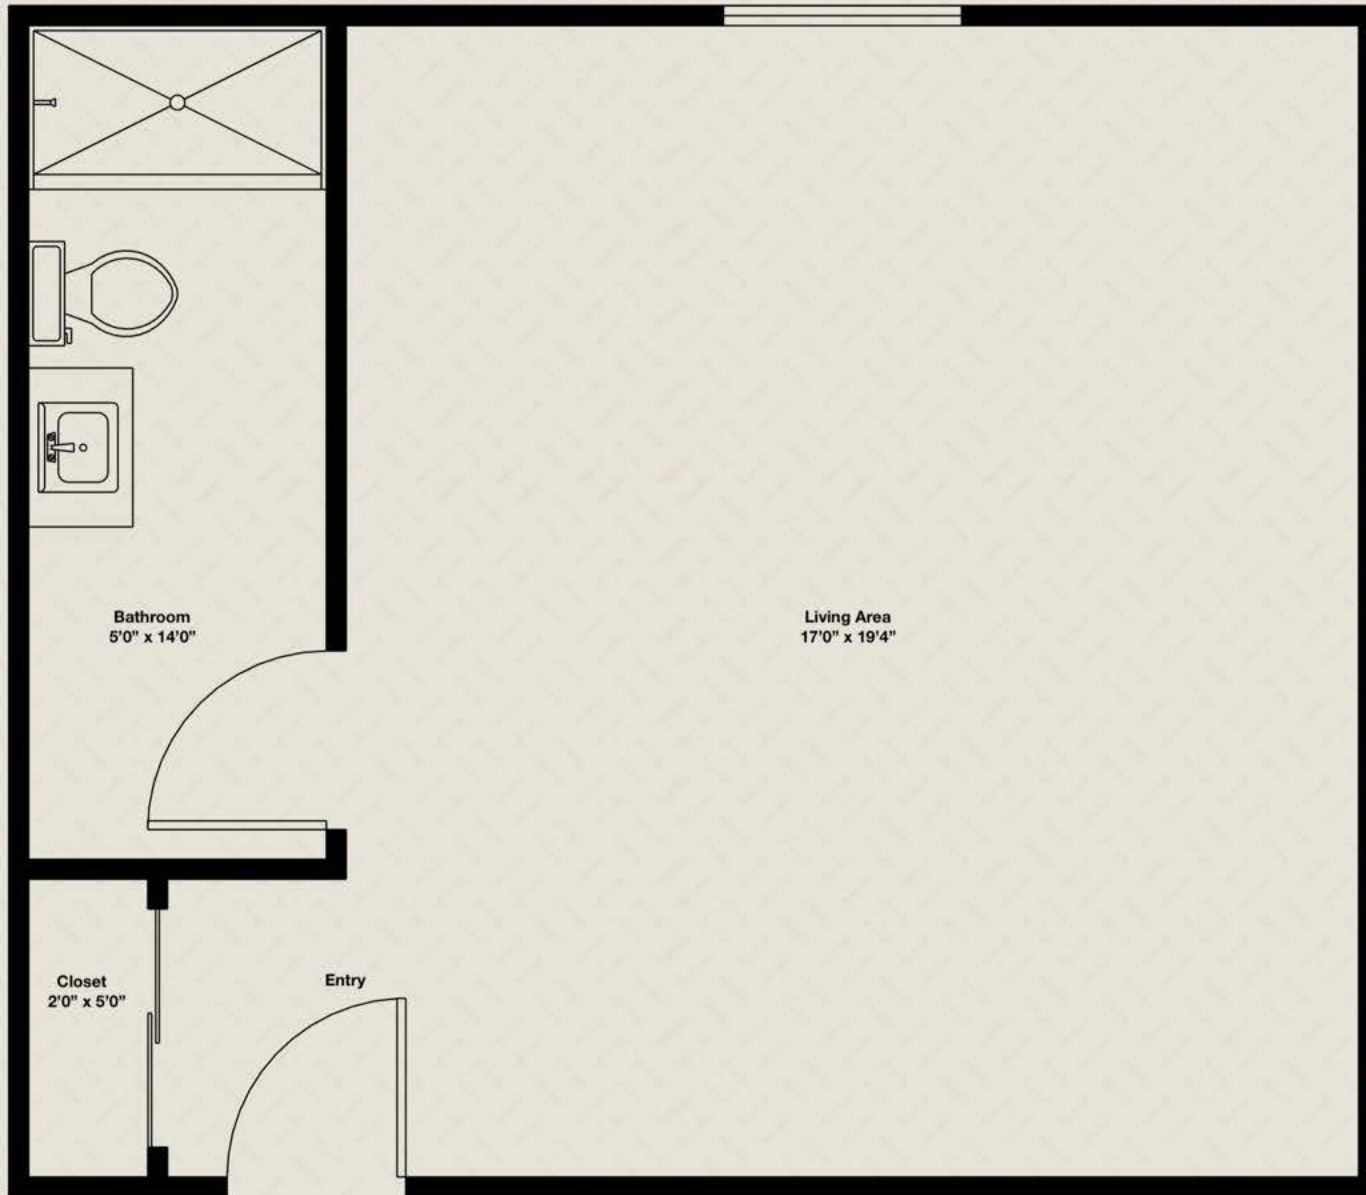

HARBOR HOUSE - PRIVATE ROOM

12080 SW Highway 484
Dunellon, FL 34432
352-489-9698