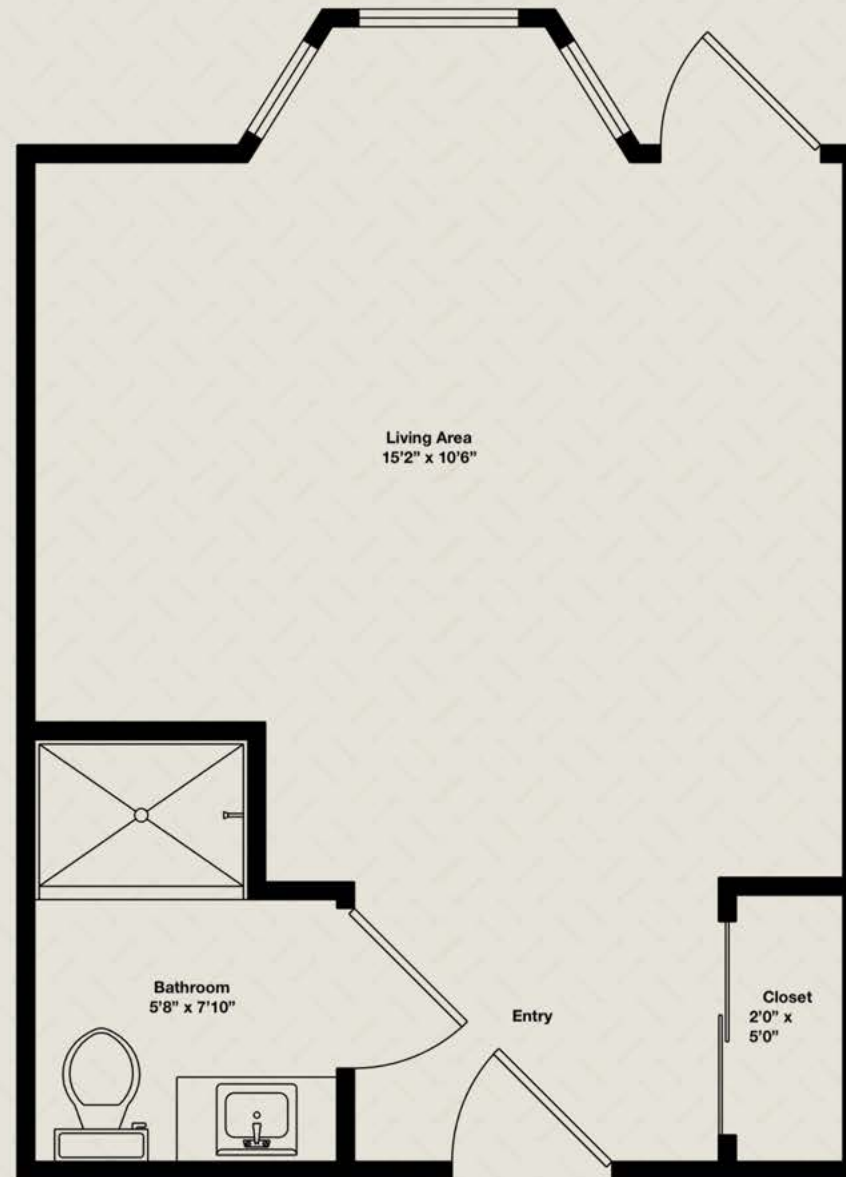

HARBOR HOUSE - SEMI-PRIVATE ROOM 1

12080 SW Highway 484
Dunellon, FL 34432
352-489-9698

HARBOR HOUSE - SEMI-PRIVATE ROOM 2

12080 SW Highway 484
Dunellon, FL 34432
352-489-9698

HARBOR HOUSE - PRIVATE SUITE