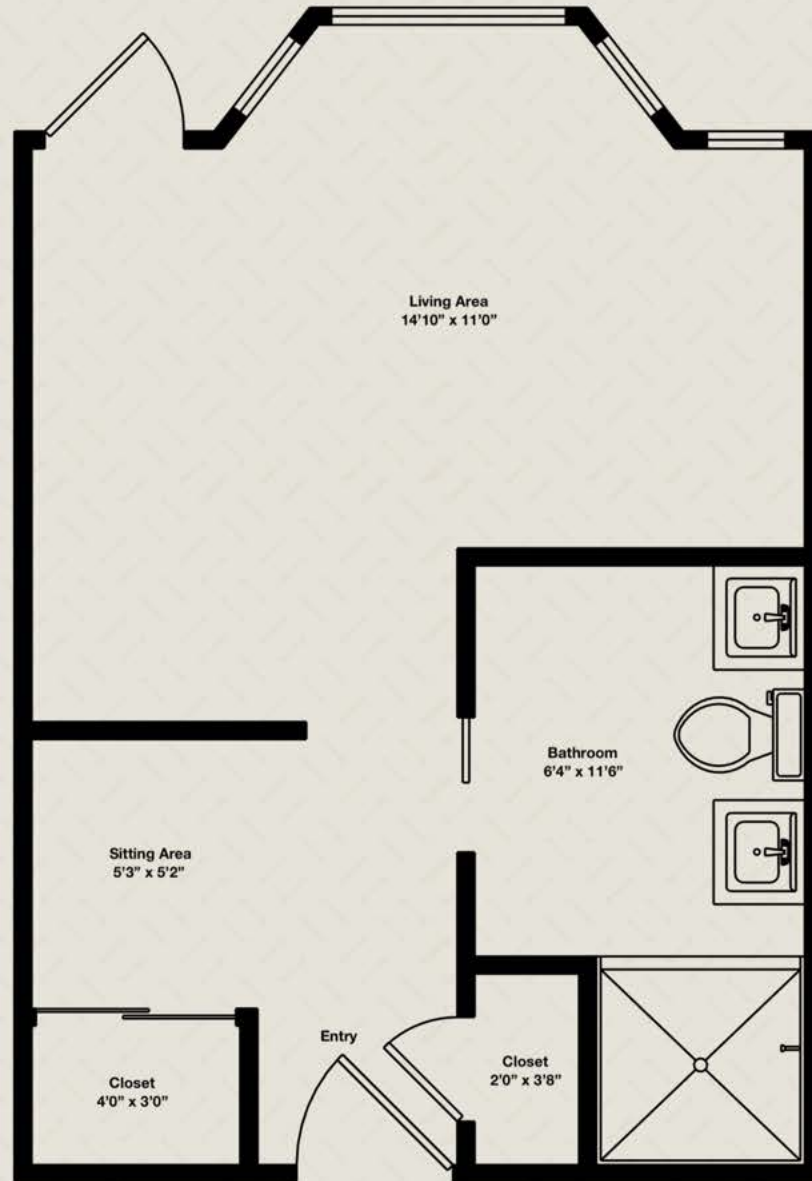

HARBOR HOUSE - SEMI-PRIVATE ROOM 1

12080 SW Highway 484
Dunellon, FL 34432
352-489-9698

HARBOR HOUSE - SEMI-PRIVATE ROOM 2

12080 SW Highway 484
Dunellon, FL 34432
352-489-9698

HARBOR HOUSE - PRIVATE SUITE

12080 SW Highway 484
Dunellon, FL 34432
352-489-9698

HARBOR HOUSE - PRIVATE ROOM

12080 SW Highway 484
Dunellon, FL 34432
352-489-9698