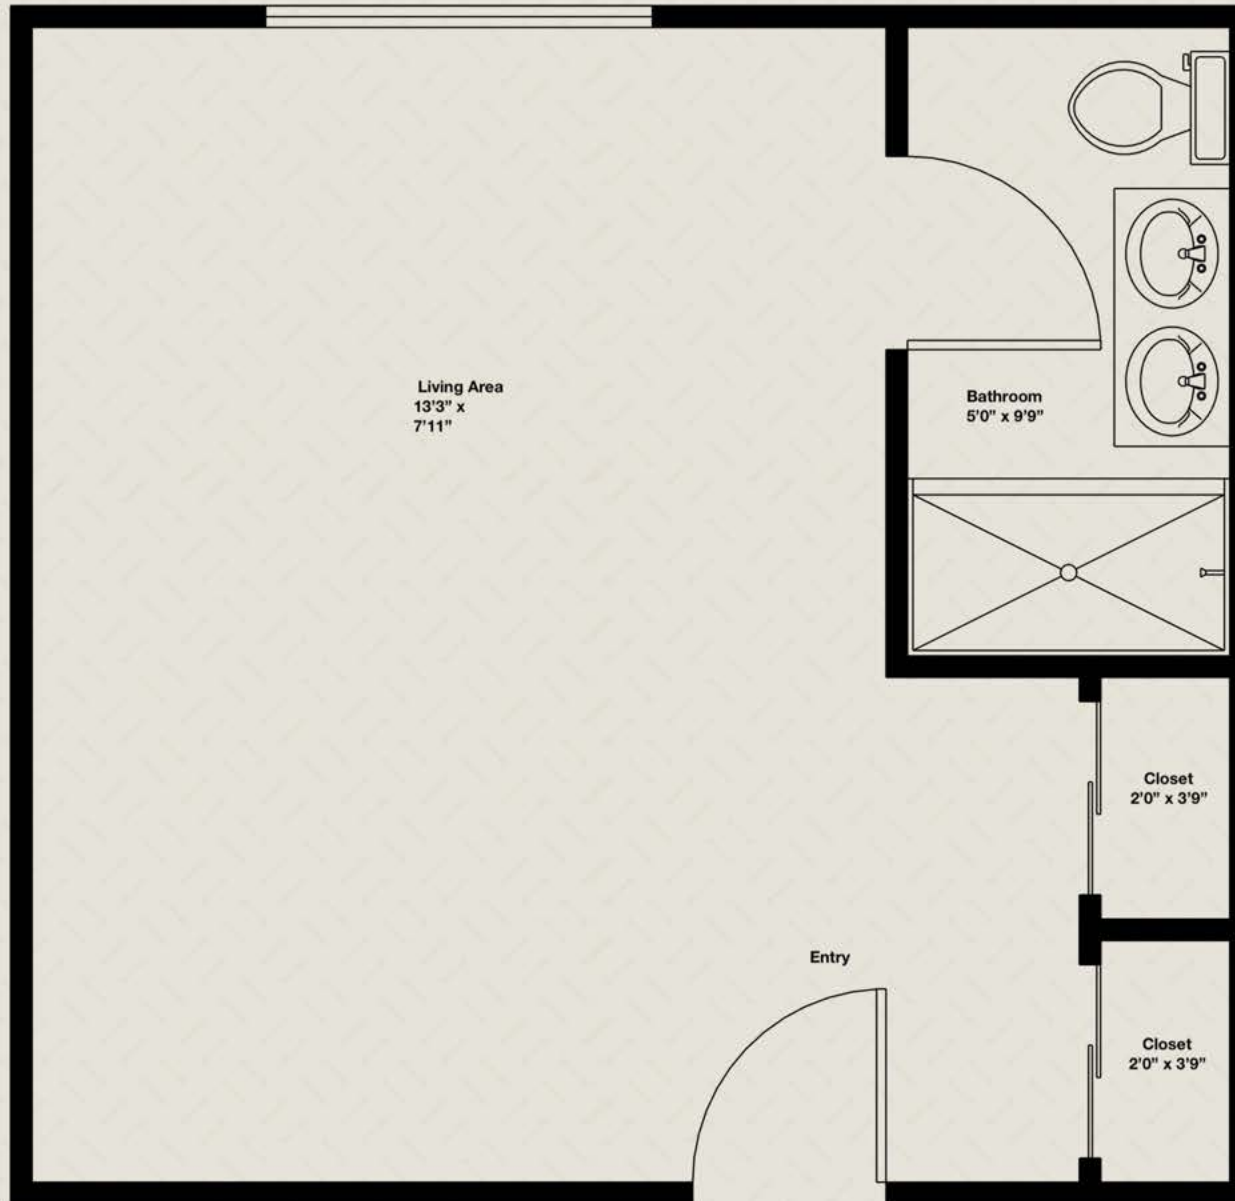

HARBOR HOUSE - SEMI-PRIVATE ROOM 1

12080 SW Highway 484
Dunellon, FL 34432
352-489-9698

HARBOR HOUSE - SEMI-PRIVATE ROOM 2

12080 SW Highway 484
Dunellon, FL 34432
352-489-9698

HARBOR HOUSE - PRIVATE SUITE

12080 SW Highway 484
Dunellon, FL 34432
352-489-9698

HARBOR HOUSE - PRIVATE ROOM

12080 SW Highway 484
Dunellon, FL 34432
352-489-9698