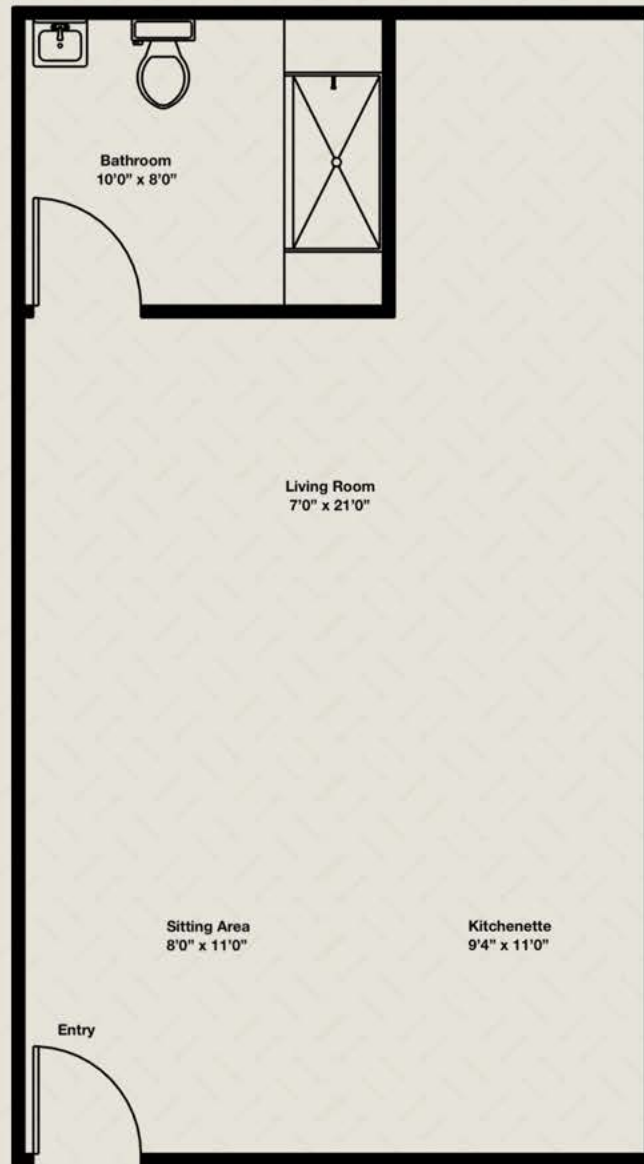

CAROLINA GARDENS SENIOR LIVING AT KATHWOOD - STUDIO

4520 Trenholm Rd.
Columbia, SC 29206
803-787-1234

CAROLINA GARDENS SENIOR LIVING AT KATHWOOD - SEMI-PRIVATE

4520 Trenholm Rd.
Columbia, SC 29206
803-787-1234