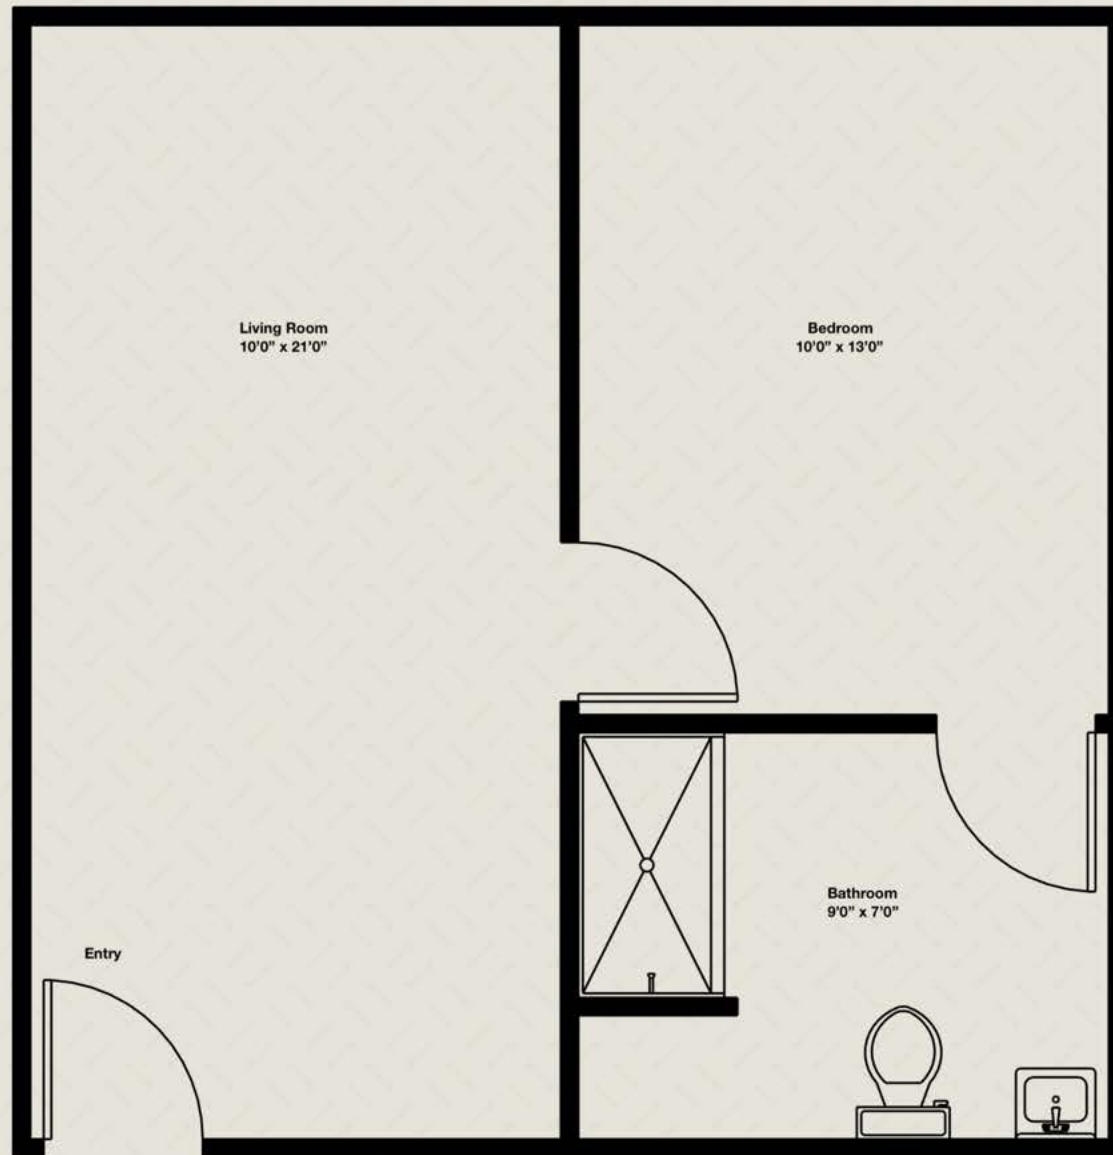

CAROLINA GARDENS SENIOR LIVING AT KATHWOOD - 1 BEDROOM

4520 Trenholm Rd.
Columbia, SC 29206
803-787-1234