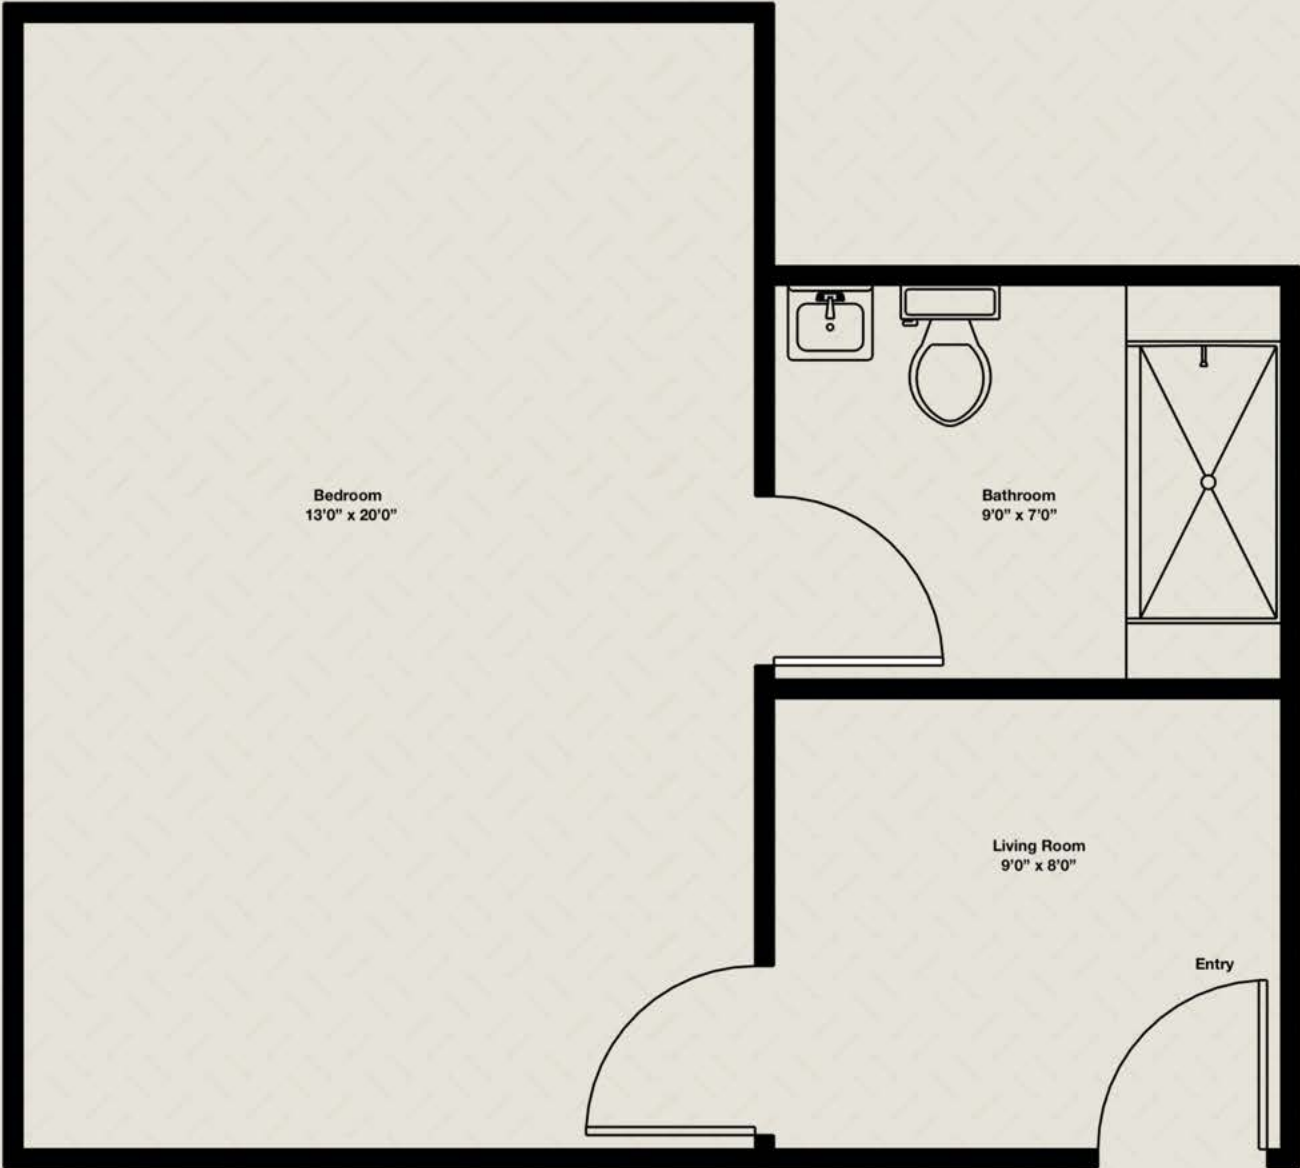

CAROLINA GARDENS SENIOR LIVING AT KATHWOOD - STUDIO

4520 Trenholm Rd.
Columbia, SC 29206
803-787-1234

CAROLINA GARDENS SENIOR LIVING AT KATHWOOD - SEMI-PRIVATE

4520 Trenholm Rd.
Columbia, SC 29206
803-787-1234