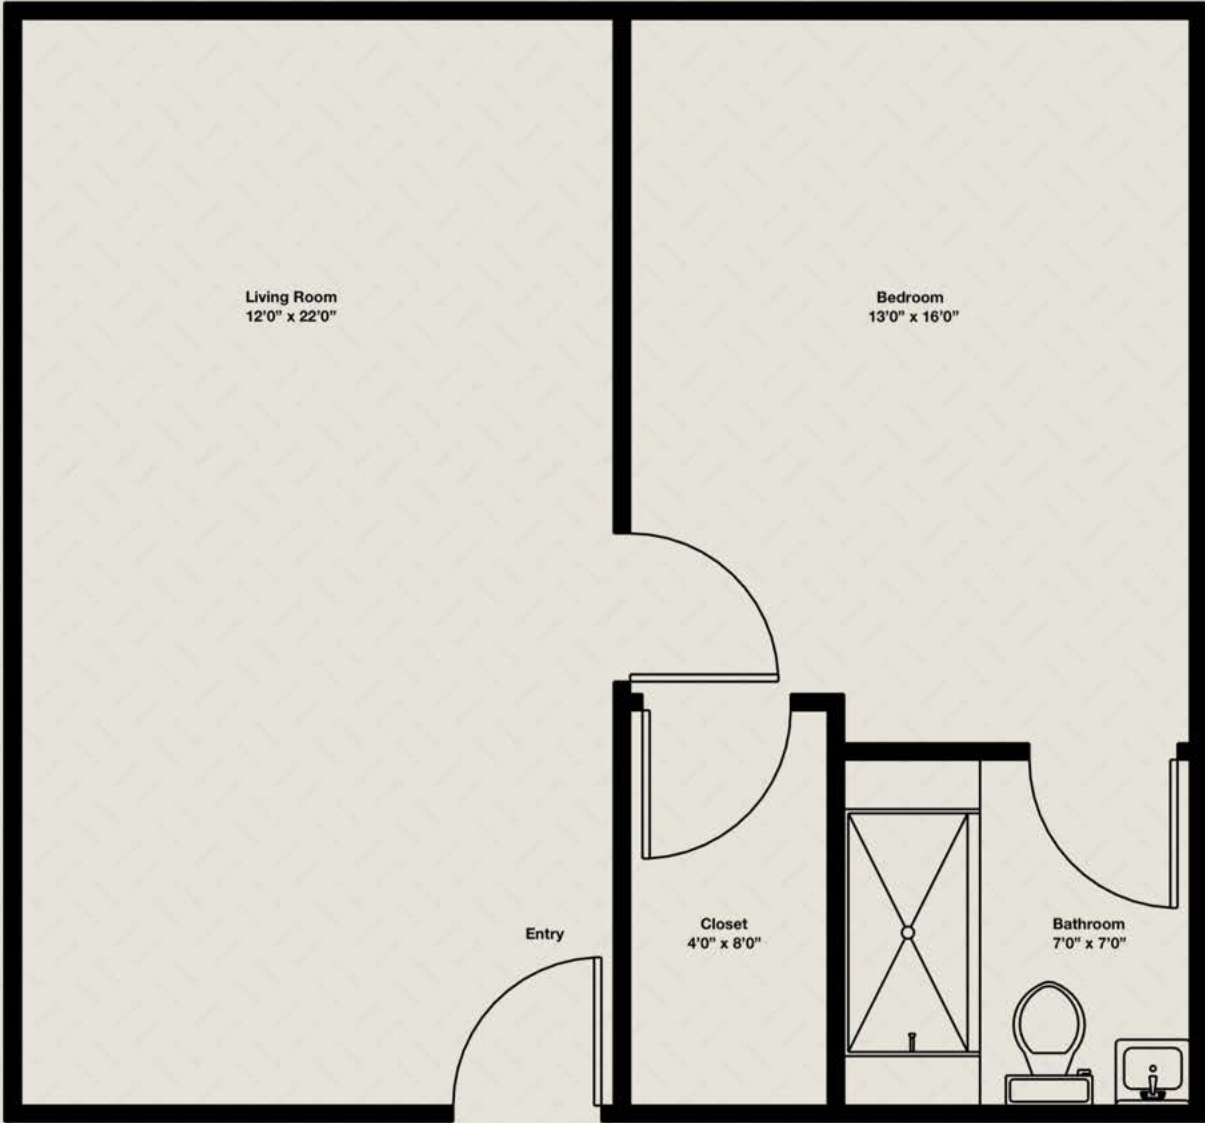

CAROLINA GARDENS SENIOR LIVING AT KATHWOOD - 1 BEDROOM DELUXE

4520 Trenholm Rd.
Columbia, SC 29206
803-787-1234